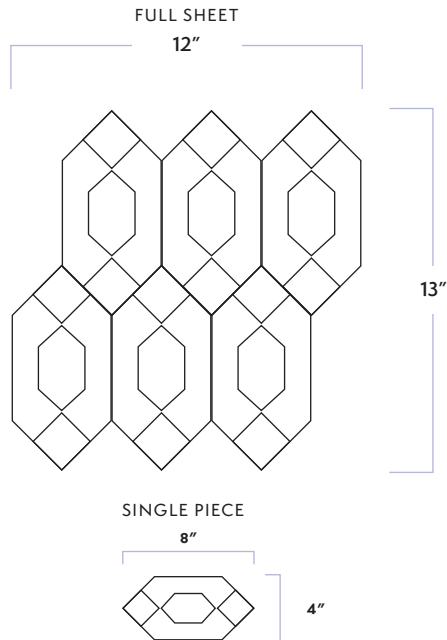

Pietra Gris

Pantheon Mosaic

DATE REVISED: SEPTEMBER 2023

WALKER ZANGER™

MATERIAL	Natural Stone
FINISH	Honed
THICKNESS	3/8"
SHEET SIZE	11-9/10" x 12-9/10"
COVERAGE SQFT/PIECE	1.078 SqFt
MOUNTING	Mesh
DCOF	>0.42